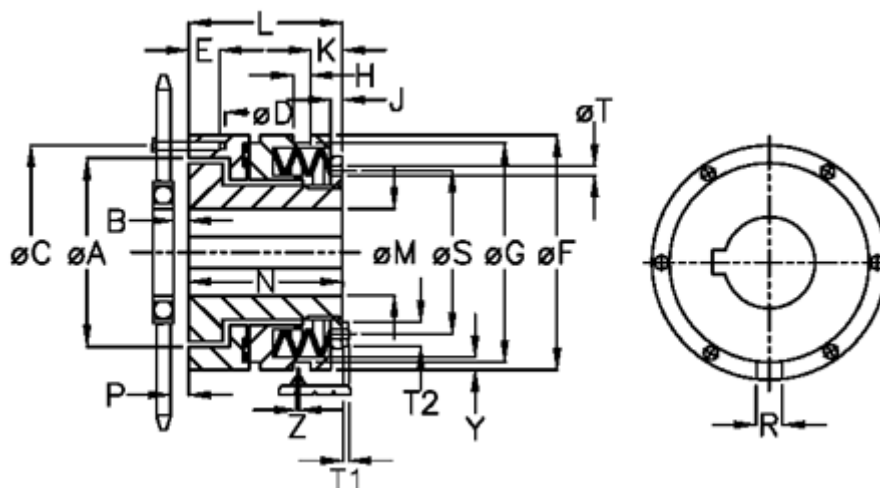

Article number: 46925511

Description: Torque limiter Safelifting A 55 S

Measures

A	= 105.0	G	= 140.0	P	= 4.0
B	= 7.0	H	= 9	R	= 12
C	= 125	J	= 11.0	S	= 104
D	= 6xM10	K	= 27.0	T	= 7
Disc spring mounting	= 6x1S	L	= 100.0	T1	= 6.0
Disc spring version	= S - light	M max	= 55	T2	= 13
E	= 15.0	M min	= 24	Y	= 2
F	= 146	N	= 94.0	Z	= 0.0